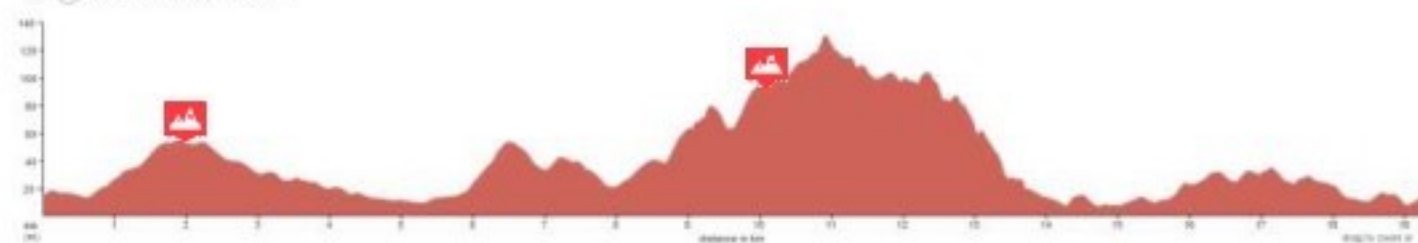

Strava: <https://www.strava.com/routes/18740529>

Lap Distance - 5.6 miles / 9.0 kilometers

Elevation Gain – 262.5 ft / 80 meters per lap

TICC 2024 Stage 2

Maps and Cue Sheet

Ride with GPS: <https://ridewithgps.com/routes/22883164>

Strava: <https://www.strava.com/routes/18740467>

Lap Distance - 12.0 miles/19.2 kilometers

Elevation Gain - 833 ft / 254 meters per lap

19.2 kilometers - 12.0 mi / 254 m

TICC 2024 Stage 3

Maps and Cue Sheet

Ride with GPS: <http://ridewithgps.com/routes/3388128>

Strava: <https://www.strava.com/routes/18740500>

Lap Distance - 0.7 miles / 1.1 kilometers

Elevation Gain - 26 ft / 8 meters per lap

TICC 2024 Stage 4

Elevation Gain - 9,899 ft / 3,017 meters