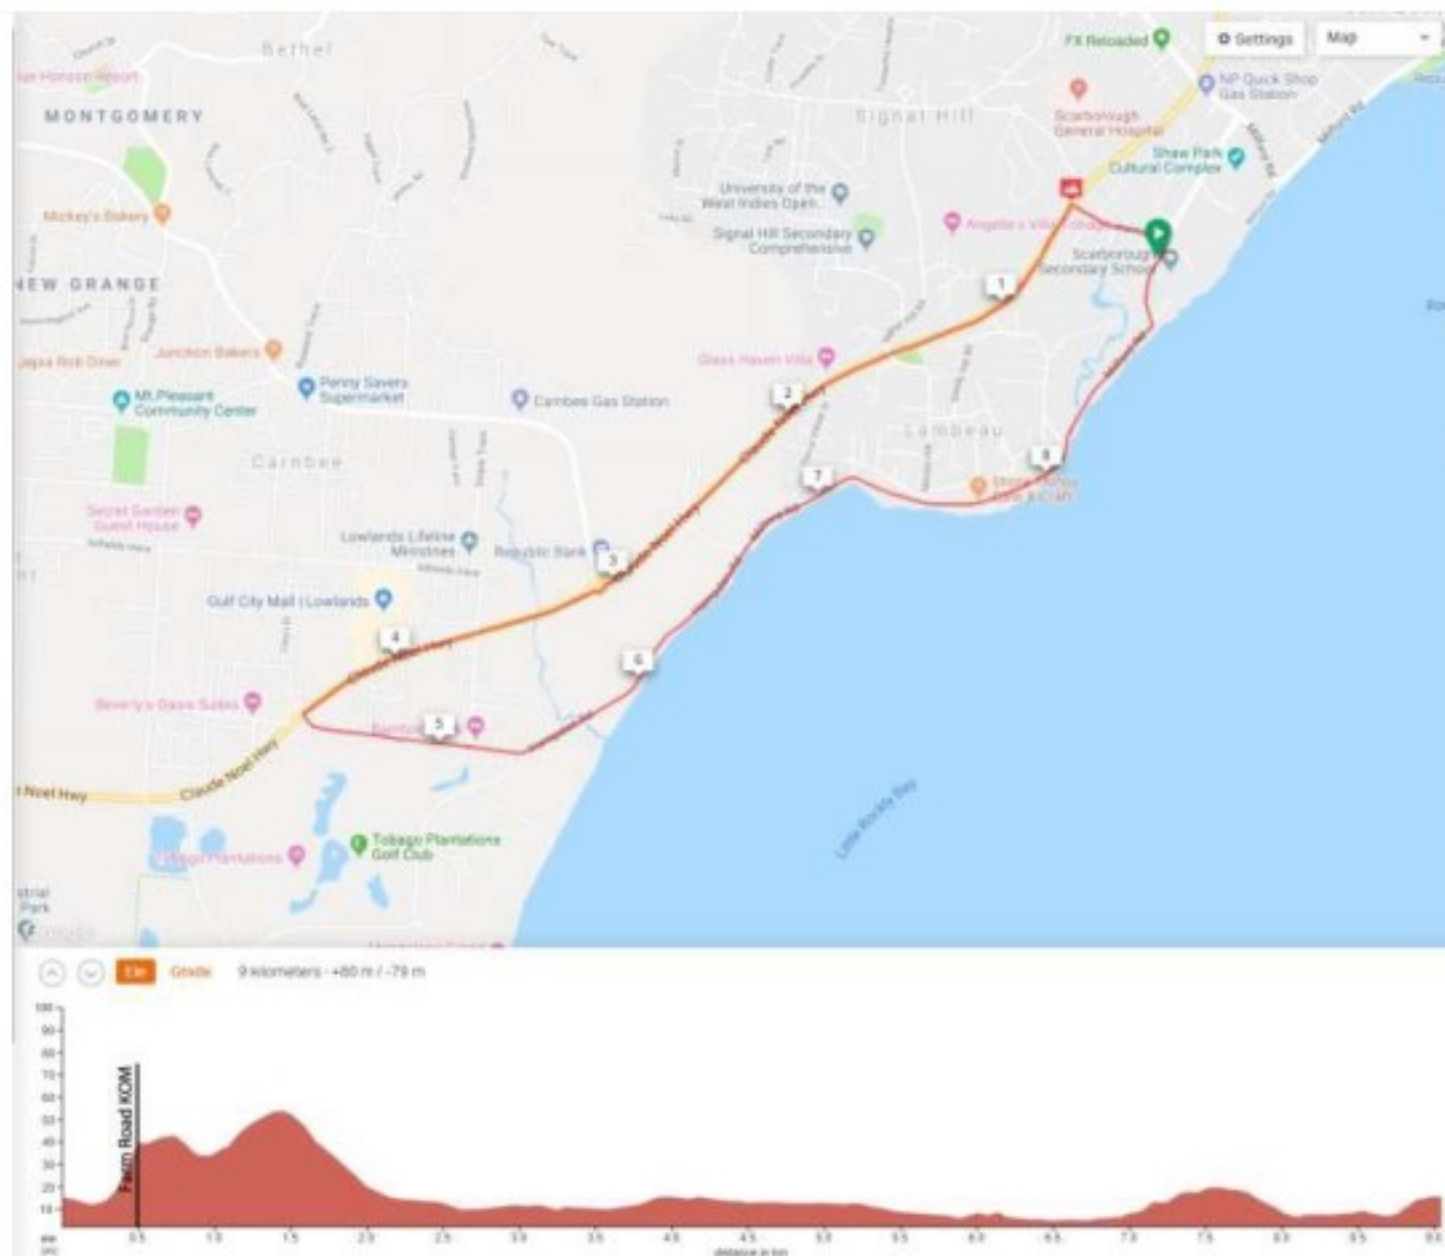

TOBAGO *Cycling* INTERNATIONAL *Classic*

Pedaling in Paradise

Division 1
International
Stage Race

Division 2
Open Stage Race
Juniors, Masters
& Ladies

Division 3
Casual Bikers
Stage Race

TUESDAY, OCTOBER 1ST. - SUNDAY, OCTOBER 6TH. 2024

Strava: <https://www.strava.com/routes/18740529>

Lap Distance - 5.6 miles / 9.0 kilometers

Elevation Gain – 262.5 ft / 80 meters per lap

TICC 2024 Stage 2

Maps and Cue Sheet

Ride with GPS: <https://ridewithgps.com/routes/22883164>

Strava: <https://www.strava.com/routes/18740467>

Lap Distance - 12.0 miles/19.2 kilometers

Elevation Gain - 833 ft / 254 meters per lap

19.2 kilometers - 12.0 mi / 254 m

TICC 2024 Stage 3

Maps and Cue Sheet

TICC 2024 Stage 5 - Tour of Tobago

Maps and Cue Sheet

Ride with GPS: <https://ridewithgps.com/routes/28747176>

Strava: <https://www.strava.com/routes/15849352>

Course Distance - 72.0 miles / 115.8 kilometers