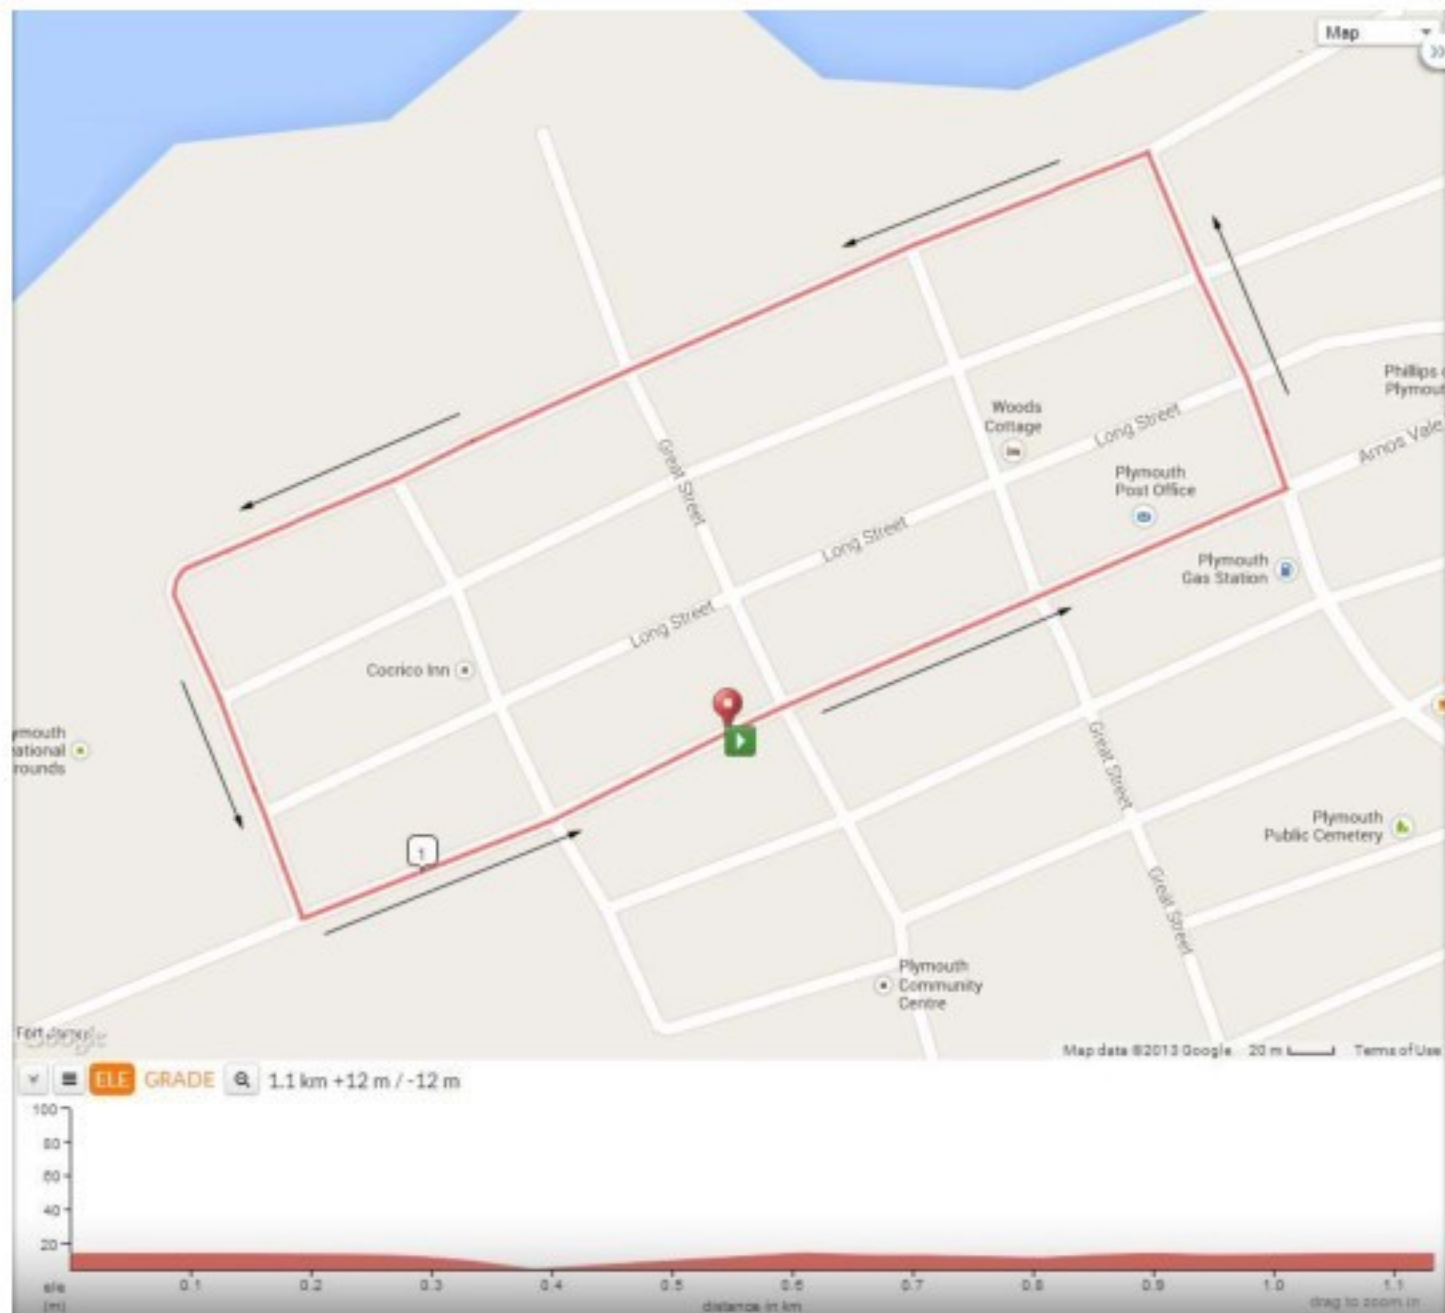

Strava: <https://www.strava.com/routes/18740529>

Lap Distance - 5.6 miles / 9.0 kilometers

Elevation Gain – 262.5 ft / 80 meters per lap

TICC 2024 Stage 2

Maps and Cue Sheet

Ride with GPS: <https://ridewithgps.com/routes/22883164>

Strava: <https://www.strava.com/routes/18740467>

Lap Distance - 12.0 miles/19.2 kilometers

Elevation Gain - 833 ft / 254 meters per lap

19.2 kilometers - 12.0 mi / 254 m

TICC 2024 Stage 3

Maps and Cue Sheet

Ride with GPS: <http://ridewithgps.com/routes/3388128>

Strava: <https://www.strava.com/routes/18740500>

Lap Distance - 0.7 miles / 1.1 kilometers

Elevation Gain - 26 ft / 8 meters per lap

TICC 2024 Stage 4

Maps and Cue Sheet

Ride With GPS: <http://ridewithgps.com/routes/3388169>

Strava: <https://www.strava.com/routes/18740449>

Lap Distance - 0.6 miles/1.0 kilometers

Elevation Gain - 27 ft / 9 meters per lap