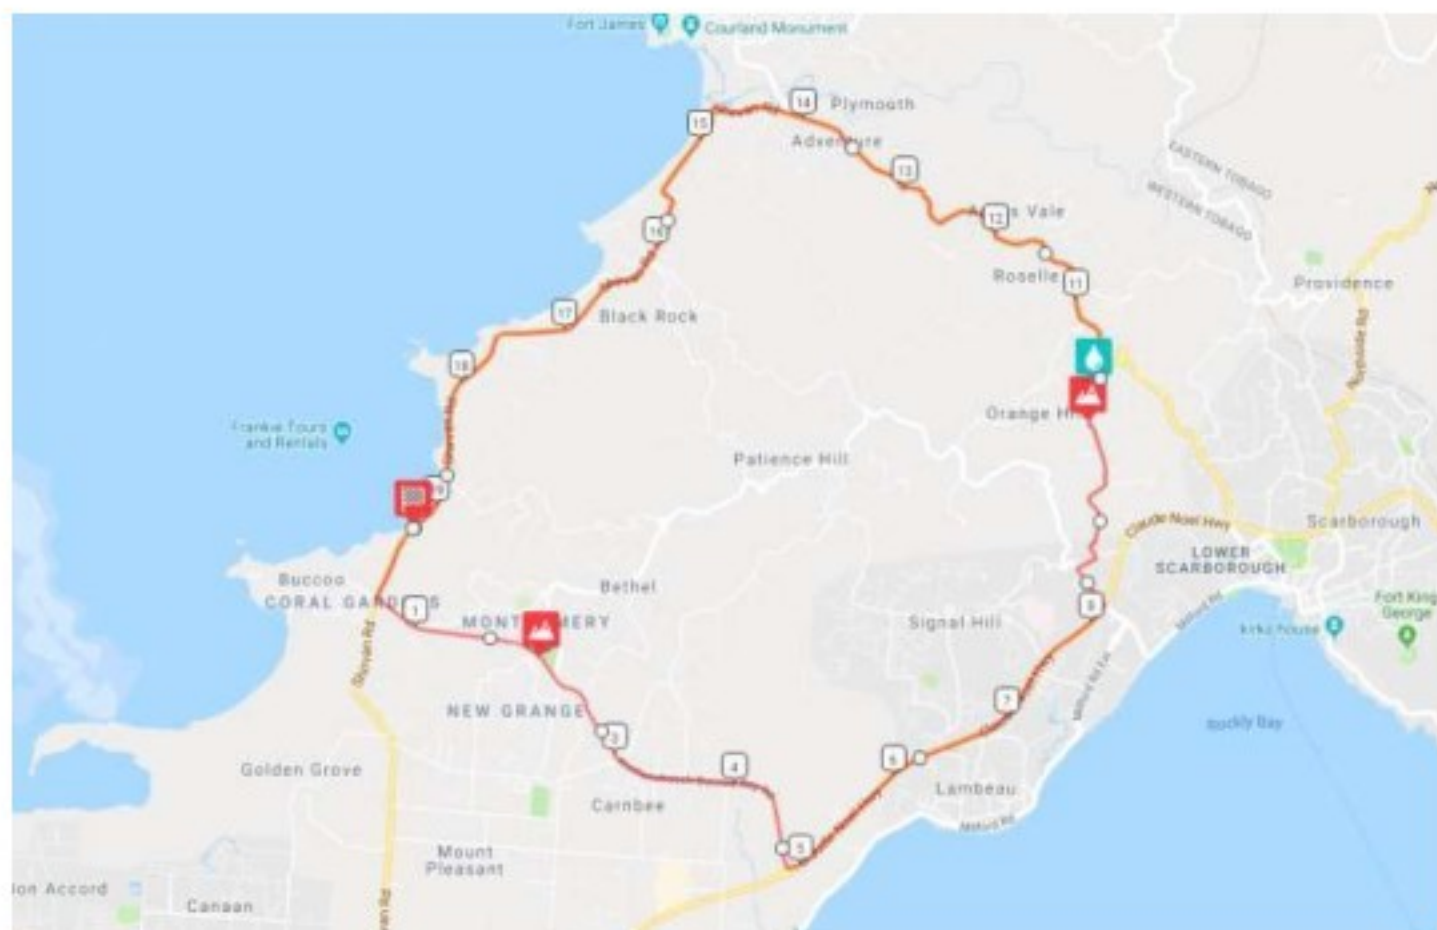

TOBAGO *Cycling* INTERNATIONAL *Classic*

Pedaling in Paradise

Division 1
International
Stage Race

Division 2
Open Stage Race
Juniors, Masters
& Ladies

Division 3
Casual Bikers
Stage Race

TUESDAY, OCTOBER 1ST. - SUNDAY, OCTOBER 6TH. 2024

Strava: <https://www.strava.com/routes/18740529>

Lap Distance - 5.6 miles / 9.0 kilometers

Elevation Gain – 262.5 ft / 80 meters per lap

TICC 2024 Stage 2

Maps and Cue Sheet

Ride with GPS: <https://ridewithgps.com/routes/22883164>

Strava: <https://www.strava.com/routes/18740467>

Lap Distance - 12.0 miles/19.2 kilometers

Elevation Gain - 833 ft / 254 meters per lap

19.2 kilometers - 12.0 mi / 254 m

TICC 2024 Stage 3

Maps and Cue Sheet

TICC 2024 Stage 5 - Tour of Tobago

Maps and Cue Sheet

Ride with GPS: <https://ridewithgps.com/routes/28747176>

Strava: <https://www.strava.com/routes/15849352>

Course Distance - 72.0 miles / 115.8 kilometers