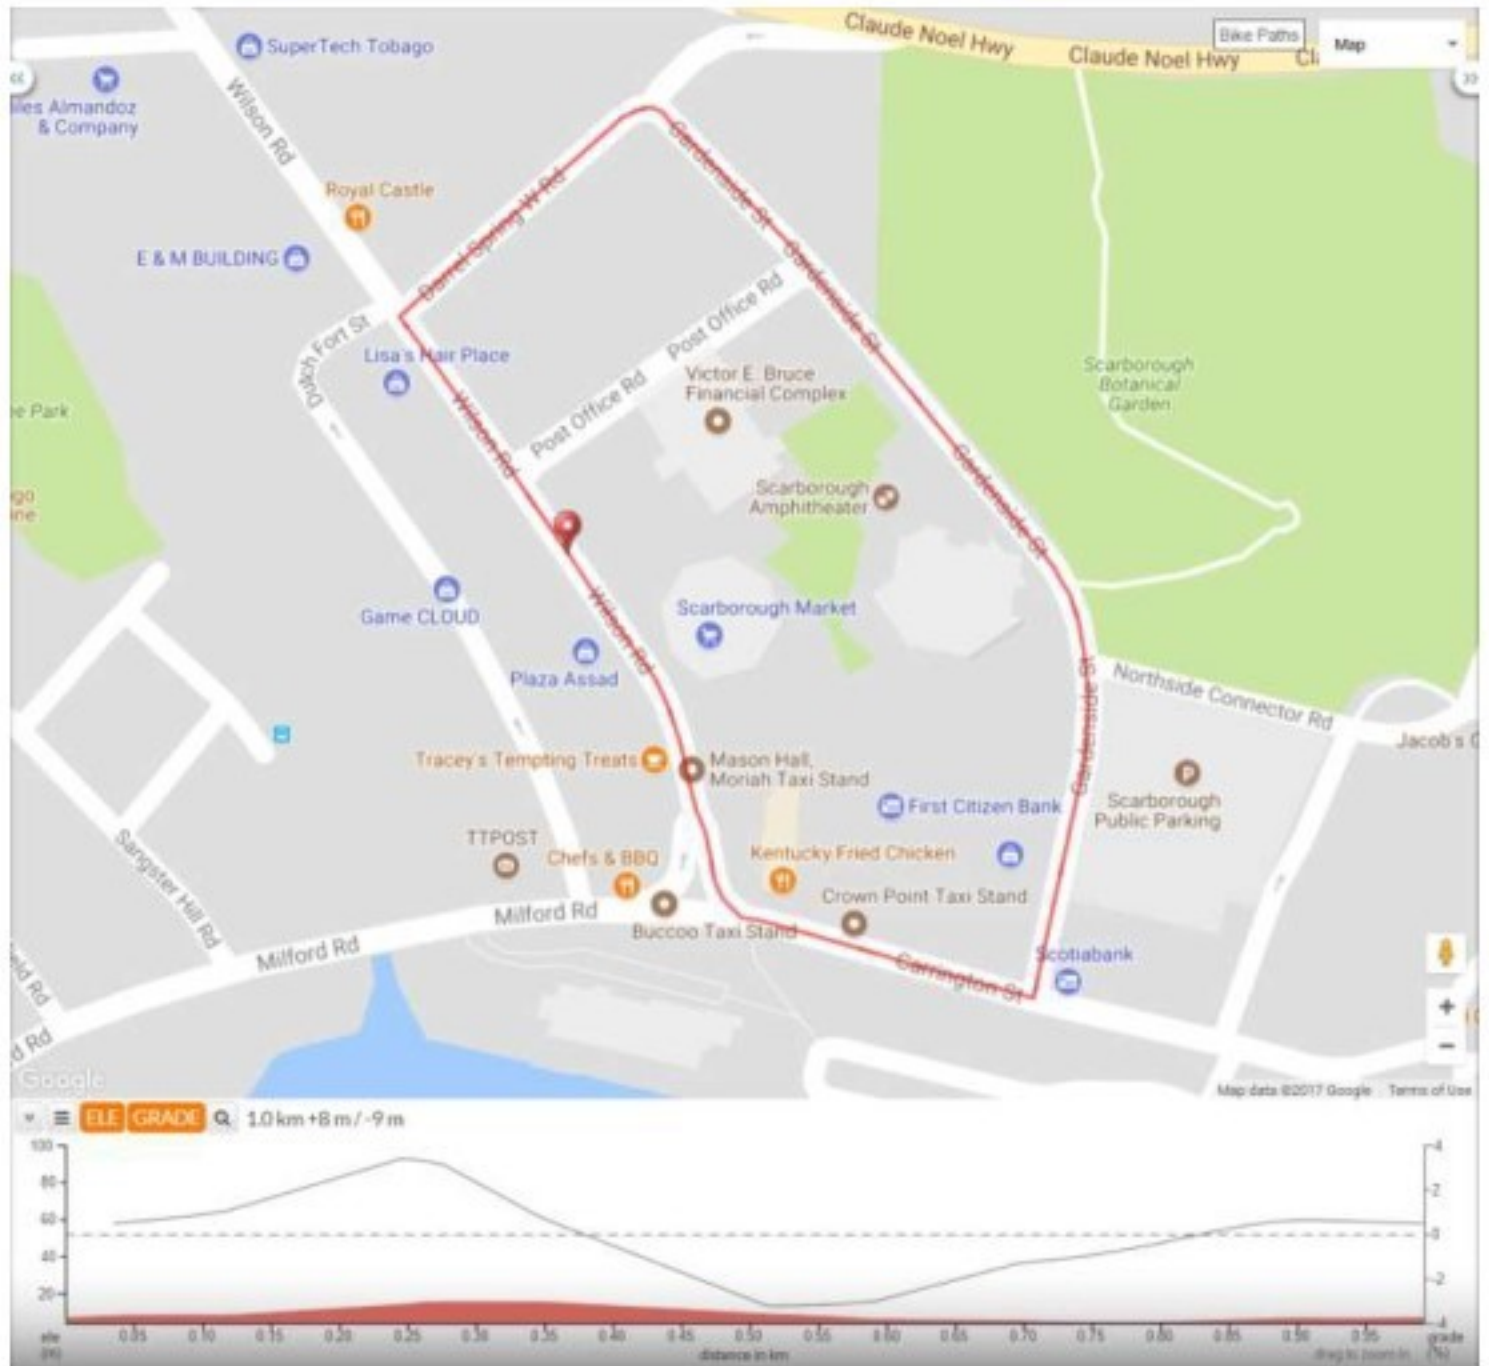

Ride with GPS: <http://ridewithgps.com/routes/3388128>

Strava: <https://www.strava.com/routes/18740500>

Lap Distance - 0.7 miles / 1.1 kilometers

Elevation Gain - 26 ft / 8 meters per lap

TICC 2024 Stage 4

Maps and Cue Sheet

Ride With GPS: <http://ridewithgps.com/routes/3388169>

Strava: <https://www.strava.com/routes/18740449>

Lap Distance - 0.6 miles/1.0 kilometers

Elevation Gain - 27 ft / 9 meters per lap

TICC 2024 Stage 5 - Tour of Tobago

Maps and Cue Sheet

Ride with GPS: <https://ridewithgps.com/routes/28747176>

Strava: <https://www.strava.com/routes/15849352>

Course Distance - 72.0 miles / 115.8 kilometers